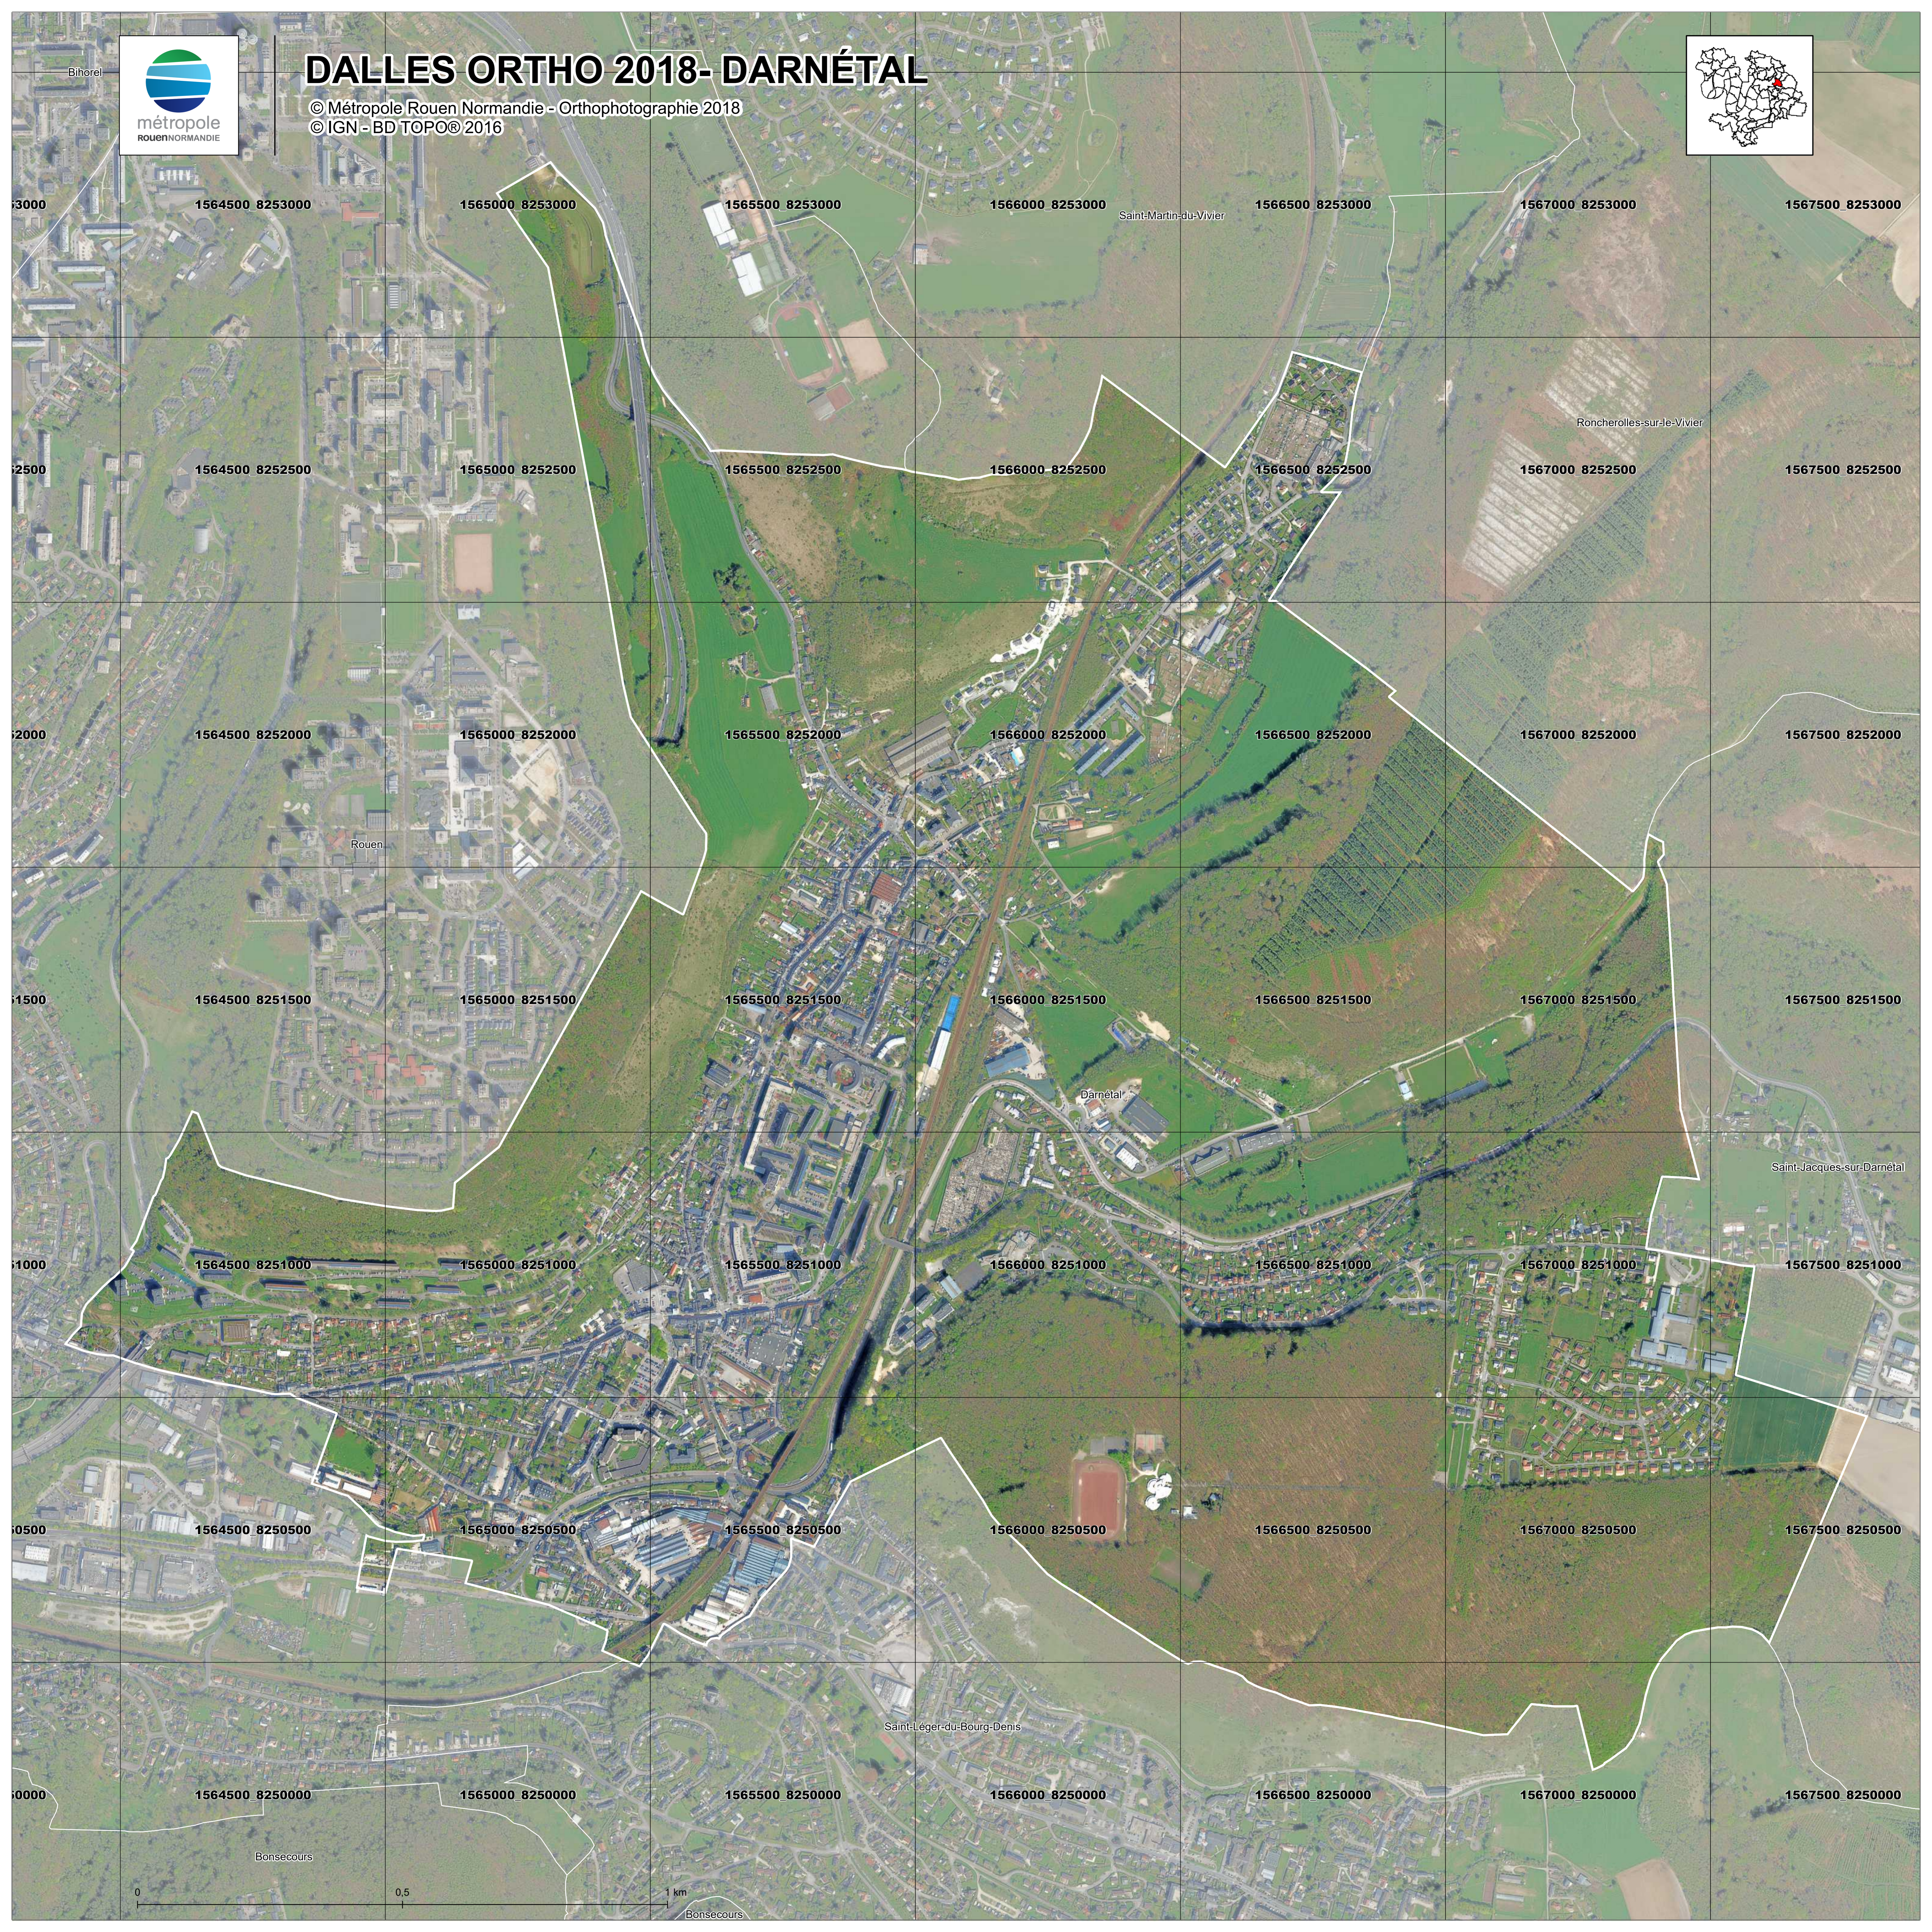

DALLES ORTHO 2018- DARNÉTAL

© Métropole Rouen Normandie - Orthophotographie 2018
© IGN - BD TOPO® 2016

1564500_8253000	1565000_8253000	1565500_8253000	1566000_8253000	1566500_8253000	1567000_8253000	1567500_8253000
1564500_8252500	1565000_8252500	1565500_8252500	1566000_8252500	1566500_8252500	1567000_8252500	1567500_8252500
1564500_8252000	1565000_8252000	1565500_8252000	1566000_8252000	1566500_8252000	1567000_8252000	1567500_8252000
1564500_8251500	1565000_8251500	1565500_8251500	1566000_8251500	1566500_8251500	1567000_8251500	1567500_8251500
1564500_8251000	1565000_8251000	1565500_8251000	1566000_8251000	1566500_8251000	1567000_8251000	1567500_8251000
1564500_8250500	1565000_8250500	1565500_8250500	1566000_8250500	1566500_8250500	1567000_8250500	1567500_8250500
1564500_8250000	1565000_8250000	1565500_8250000	1566000_8250000	1566500_8250000	1567000_8250000	1567500_8250000

0 0,5 1 km