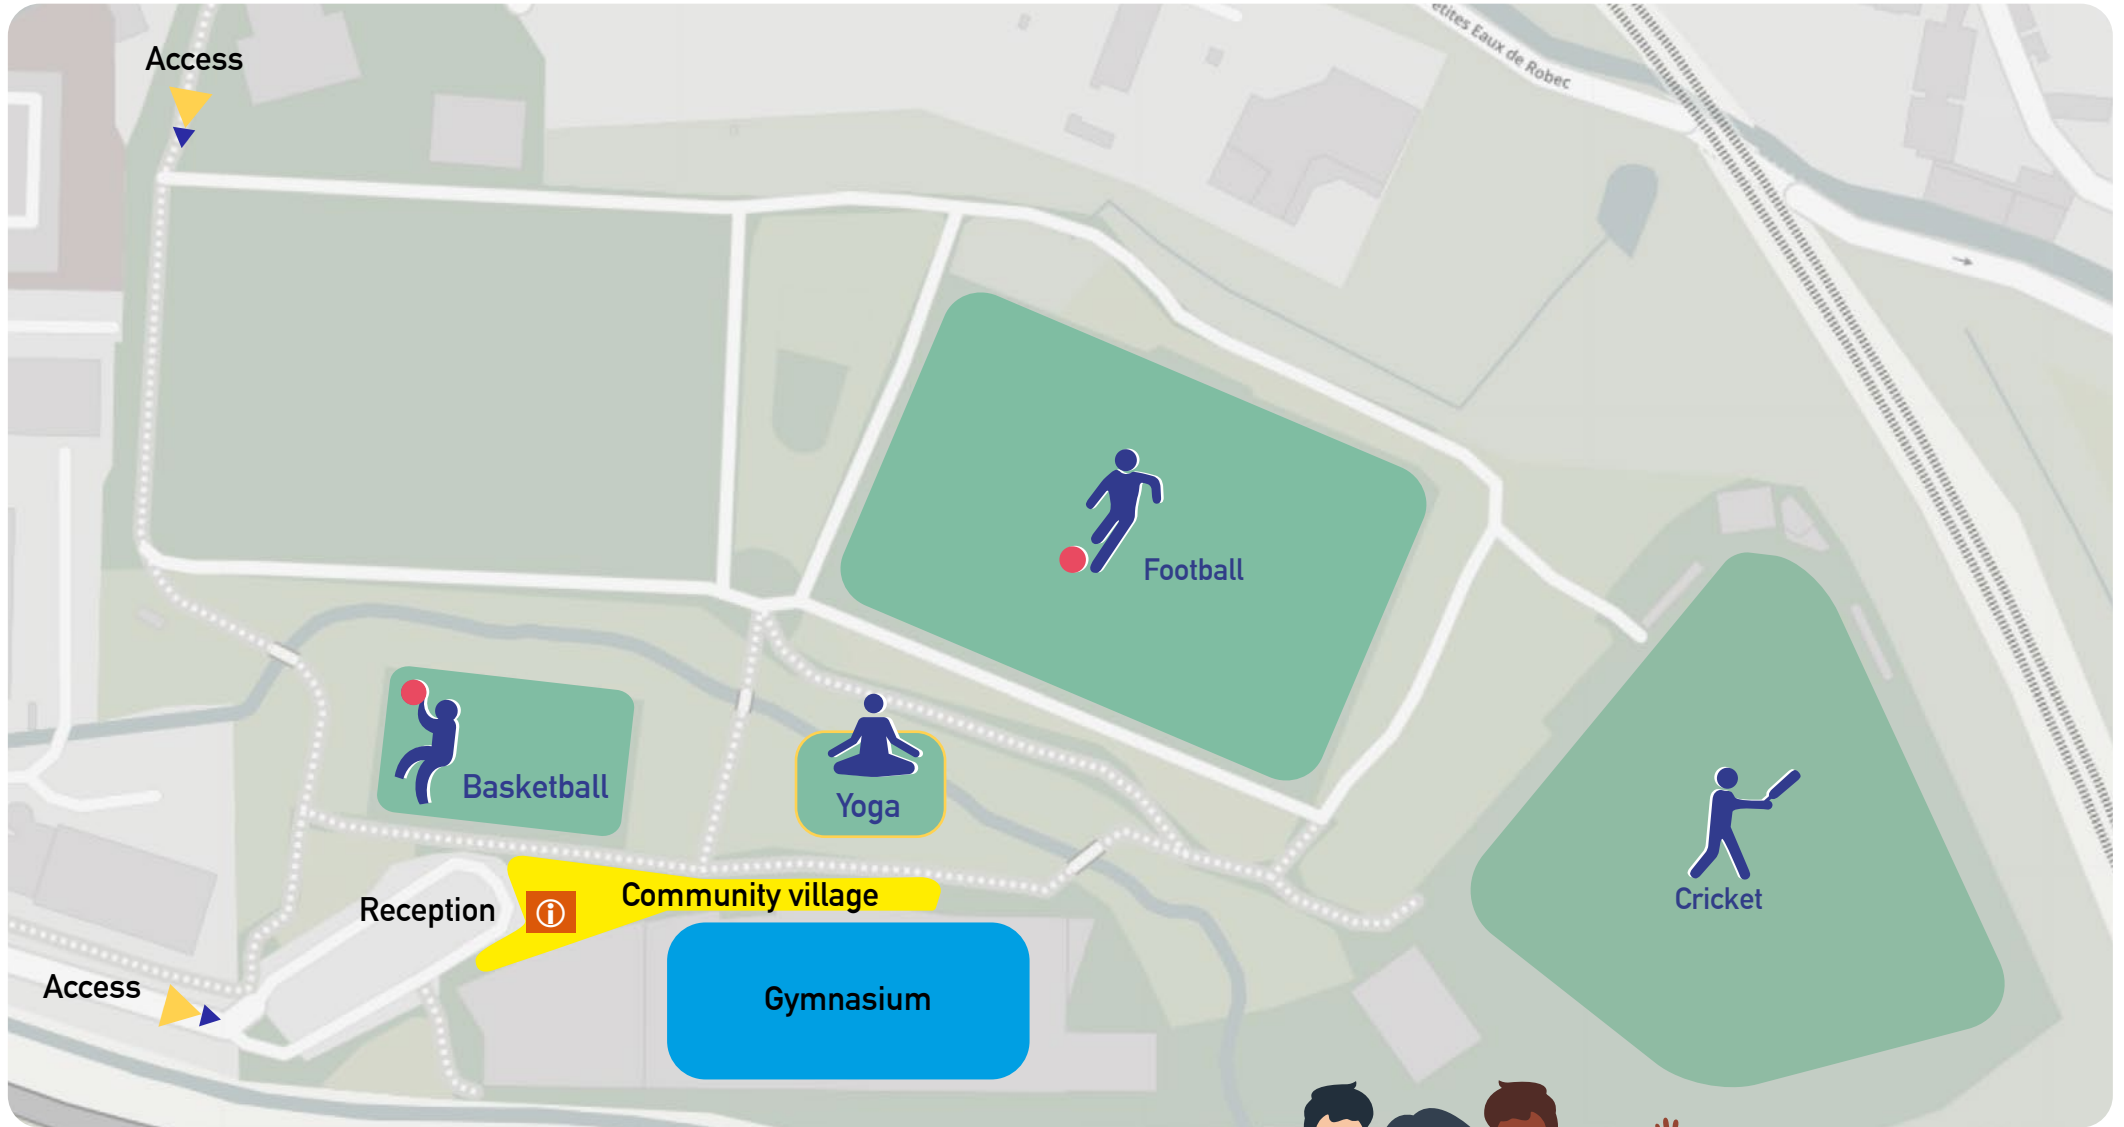

Community Village

Health & wellness / Sport / Art & culture

Enjoy a festive afternoon with your family

Wednesday 19th June

Entrance free of charge - 2:30 pm to 7 pm
Complexe Sportif Antoine-de-Saint-Exupéry
24 Bd Gambetta - 76000 Rouen

Site plan

Centre sportif Saint-Exupéry
Rue des Petites Eaux du Robec,
76000 Rouen

Community Village : opens from 2 :30 pm

RECEPTION ⓘ

- Village children
- Languages games workshop
- Fun activities in French
- «Job machine» workshop
- Traditional games
- Health games
- Make-up stand
- Braiding workshop
- Food stand
- Digital badge workshop
- Badge-making workshop
- Selfie stand
- Digital communication centre
- Presentation Refugees.info
- Gardening
- Bissap tasting stand
- Collection and donation of sports equipment

Indoors – blue zone

- 3.30pm : fresco painting
- from 2.30pm :
- Exhibition of paintings, sculptures and photos
- Screening of documentaries and testimonials
- Calligraphy stand

Sports Programme

Outdoors – green zone

Centre sportif Saint-Exupéry

Rue des Petites Eaux du Robec,
76000 Rouen

Accès en transports en commun

TEOR 2, 3, 4 (Arrêts Saint-Hilaire ou CHU)